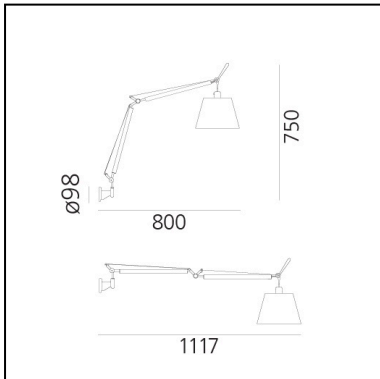

Tolomeo basculante parete - Body Lamp with Satin Diffuser 180

Michele De Lucchi
Giancarlo Fassina

IP20   EAC 

LUMINAIRE *

- Watt: **7,5W**
- Voltage: **220V-240V**
- Delivered lumen output: **816lm**

* Photometric data may vary depending on the source installed. Light measurements are provided in relative form and technical lighting calculations may be updated according to the effective source used.

FEATURES

- Product Code: **0947020A**
- Colour: **Grey**
- Installation: **Wall**
- Material: **Aluminium, satin**
- Series: **Design Collection**
- design by: **Michele De Lucchi, Giancarlo Fassina**

DIMENSIONS

- Length: **800 mm**
- Height: **750 mm**
- Max Extension Length: **1120 mm**

SOURCES NOT INCLUDED

- Category: **LED RETROFIT**
- Number: **1**
- Watt: **12W**
- Socket: **E27**

Accessories

Wall support -
Aluminium
A025150